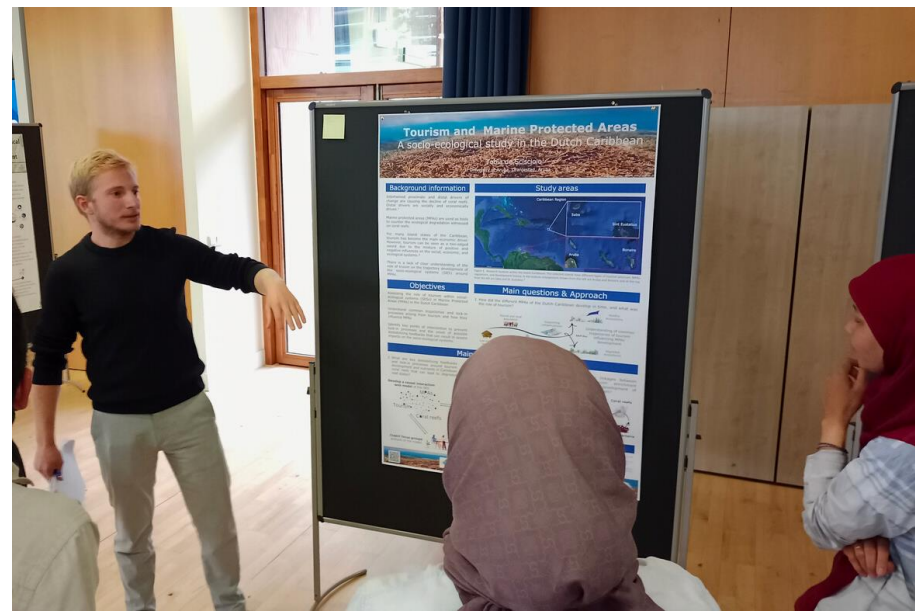

FINAL SYMPOSIUM