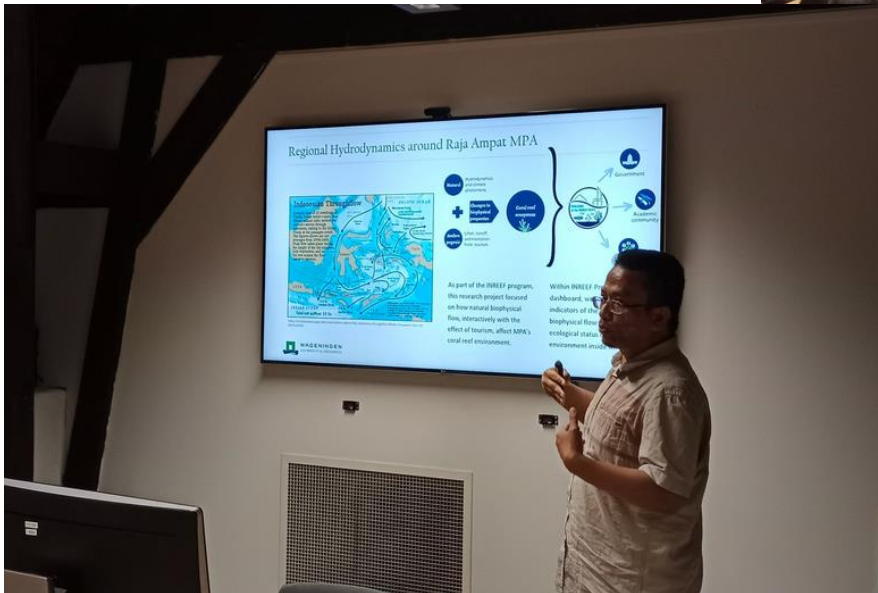

VISITING NIAS-KITLV